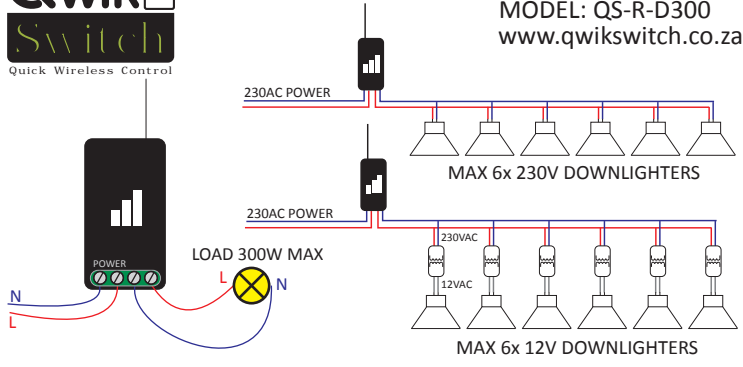

DIMMER RECEIVER

MODEL: QS-R-D300
www.qwikswitch.co.za

DIMMER RECEIVER

MODEL: QS-R-D300
www.qwikswitch.co.za

DIMMER RECEIVER

MODEL: QS-R-D300
www.qwikswitch.co.za

DIMMER RECEIVER

MODEL: QS-R-D300
www.qwikswitch.co.za