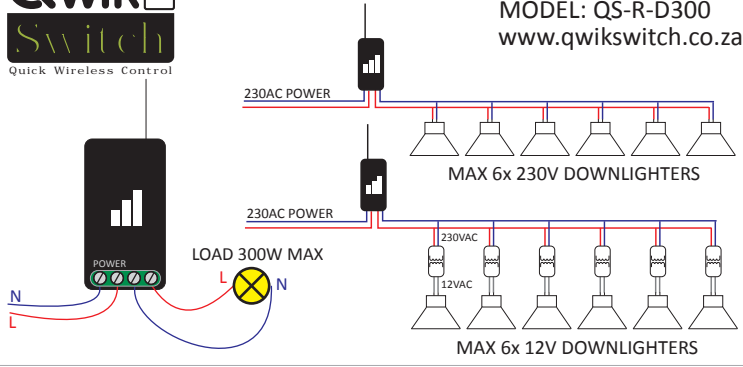

DIMMER RECEIVER

MODEL: QS-R-D300
www.qwikswitch.co.za

DIMMER RECEIVER

MODEL: QS-R-D300
www.qwikswitch.co.za

DIMMER RECEIVER

MODEL: QS-R-D300
www.qwikswitch.co.za

DIMMER RECEIVER

MODEL: QS-R-D300
www.qwikswitch.co.za