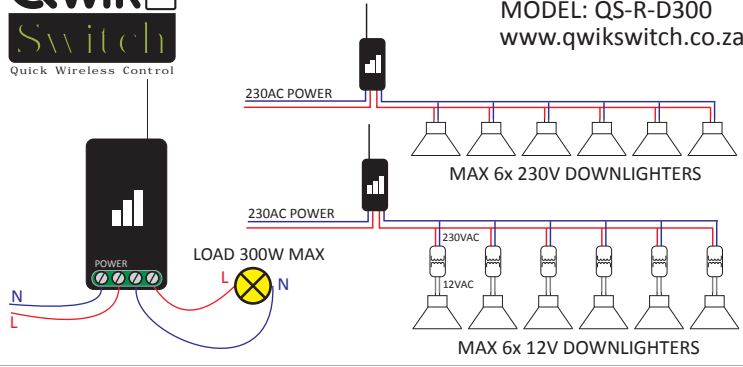

DIMMER RECEIVER

MODEL: QS-R-D300
www.qwikswitch.co.za

DIMMER RECEIVER

MODEL: QS-R-D300
www.qwikswitch.co.za

DIMMER RECEIVER

MODEL: QS-R-D300
www.qwikswitch.co.za

DIMMER RECEIVER

MODEL: QS-R-D300
www.qwikswitch.co.za