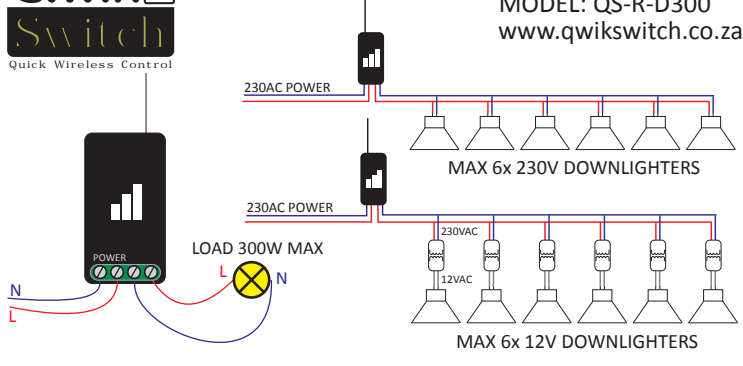

DIMMER RECEIVER

MODEL: QS-R-D300
www.qwikswitch.co.za