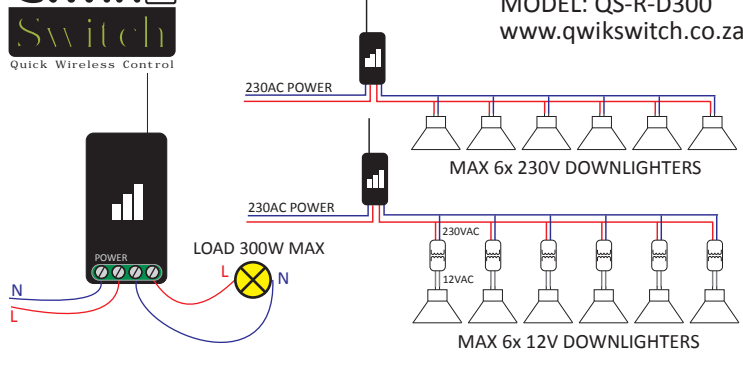

DIMMER RECEIVER

MODEL: QS-R-D300
www.qwikswitch.co.za