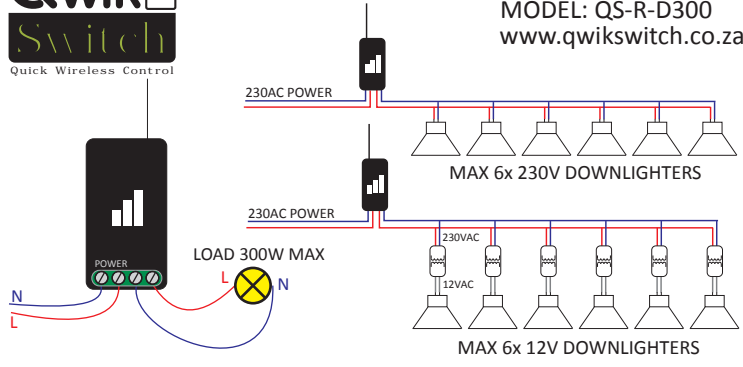

DIMMER RECEIVER

MODEL: QS-R-D300
www.qwikswitch.co.za

DIMMER RECEIVER

MODEL: QS-R-D300
www.qwikswitch.co.za

DIMMER RECEIVER

MODEL: QS-R-D300
www.qwikswitch.co.za

DIMMER RECEIVER

MODEL: QS-R-D300
www.qwikswitch.co.za