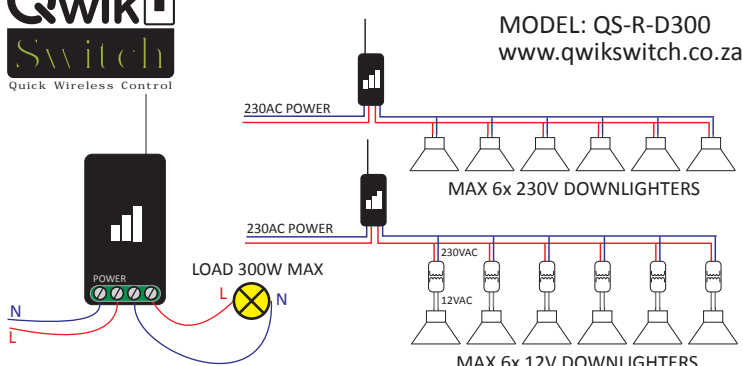

DIMMER RECEIVER

MODEL: QS-R-D300
www.qwikswitch.co.za