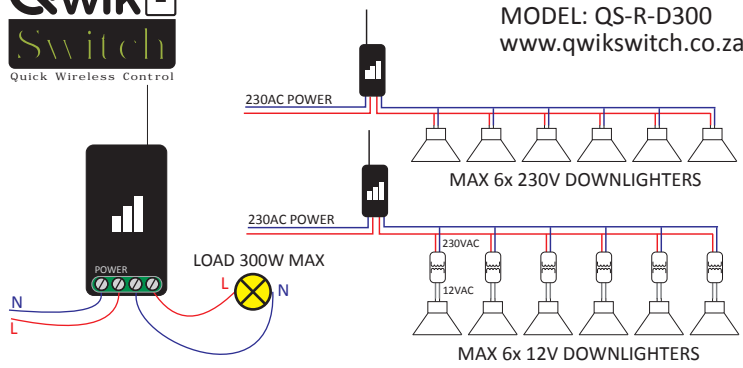

DIMMER RECEIVER

MODEL: QS-R-D300
www.qwikswitch.co.za

DIMMER RECEIVER

MODEL: QS-R-D300
www.qwikswitch.co.za

DIMMER RECEIVER

MODEL: QS-R-D300
www.qwikswitch.co.za

DIMMER RECEIVER

MODEL: QS-R-D300
www.qwikswitch.co.za