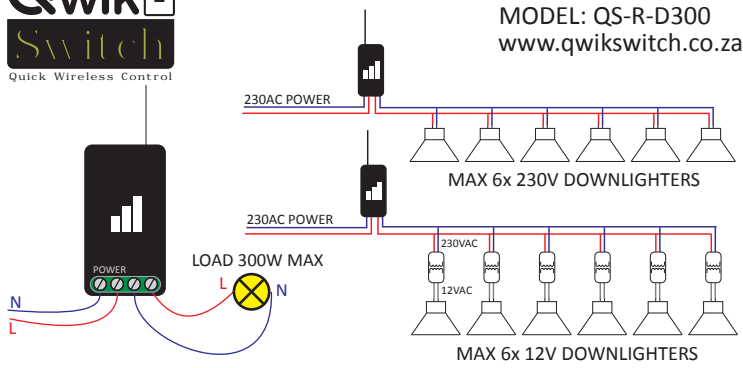

DIMMER RECEIVER

MODEL: QS-R-D300
www.qwikswitch.co.za

DIMMER RECEIVER

MODEL: QS-R-D300
www.qwikswitch.co.za

DIMMER RECEIVER

MODEL: QS-R-D300
www.qwikswitch.co.za

DIMMER RECEIVER

MODEL: QS-R-D300
www.qwikswitch.co.za