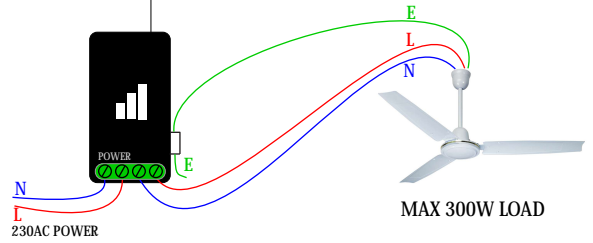

MOTOR DIMMER RECEIVER

MODEL: QS-R-D300M

MOTOR DIMMER RECEIVER

MODEL: QS-R-D300M

MOTOR DIMMER RECEIVER

MODEL: QS-R-D300M

MOTOR DIMMER RECEIVER

MODEL: QS-R-D300M