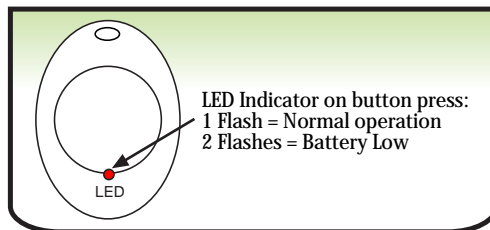

iMod Scene321 Module Installation

Model: QS-IMS-SB321

LED INDICATOR

Button Linking:

To unlink a button: Repeat steps 2&3.

BATTERY REPLACEMENT

Scene Saving:

iMod Scene321 Module Installation

Model: QS-IMS-SB321

LED INDICATOR

Button Linking:

To unlink a button: Repeat steps 2&3.

BATTERY REPLACEMENT

Scene Saving: