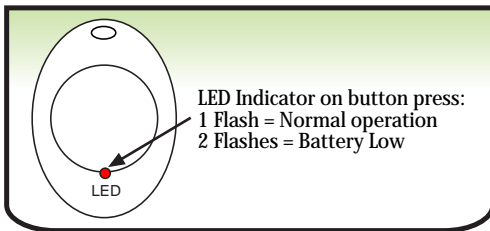

iMod Scene321 Module Installation

Model: QS-IMS-SB321

LED INDICATOR

Button Linking:

To unlink a button: Repeat steps 2&3.

BATTERY REPLACEMENT

Scene Saving:

iMod Scene321 Module Installation

Model: QS-IMS-SB321

LED INDICATOR

Button Linking:

To unlink a button: Repeat steps 2&3.

BATTERY REPLACEMENT

Scene Saving: