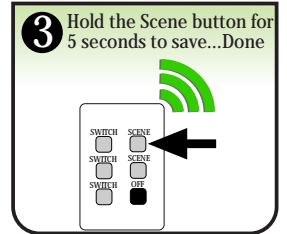

iMod Scene321 Module Installation

Model: QS-IMS-SB321

LED INDICATOR

Button Linking:

To unlink a button: Repeat steps 2&3.

BATTERY REPLACEMENT

Scene Saving:

iMod Scene321 Module Installation

Model: QS-IMS-SB321

LED INDICATOR

Button Linking:

To unlink a button: Repeat steps 2&3.

BATTERY REPLACEMENT

Scene Saving: