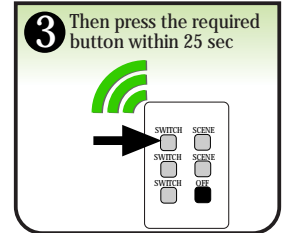

iMod Scene321 Module Installation

Model: QS-IMS-SB321

LED INDICATOR

Button Linking:

To unlink a button: Repeat steps 2&3.

BATTERY REPLACEMENT

Scene Saving:

iMod Scene321 Module Installation

Model: QS-IMS-SB321

LED INDICATOR

Button Linking:

To unlink a button: Repeat steps 2&3.

BATTERY REPLACEMENT

Scene Saving: