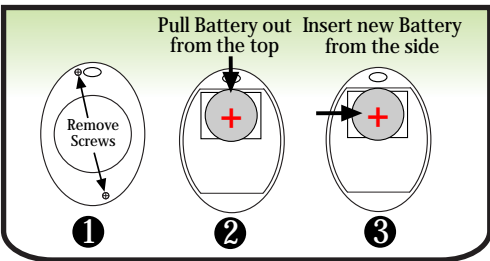

iMod Scene321 Module Installation

Model: QS-IMS-SB321

LED INDICATOR

Button Linking:

To unlink a button: Repeat steps 2&3.

BATTERY REPLACEMENT

Scene Saving:

iMod Scene321 Module Installation

Model: QS-IMS-SB321

LED INDICATOR

Button Linking:

To unlink a button: Repeat steps 2&3.

BATTERY REPLACEMENT

Scene Saving: