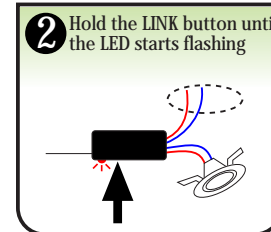

iMod Scene321 Module Installation

Model: QS-IMS-SB321

LED INDICATOR

Button Linking:

To unlink a button: Repeat steps 2&3.

BATTERY REPLACEMENT

Scene Saving:

iMod Scene321 Module Installation

Model: QS-IMS-SB321

LED INDICATOR

Button Linking:

To unlink a button: Repeat steps 2&3.

BATTERY REPLACEMENT

Scene Saving: