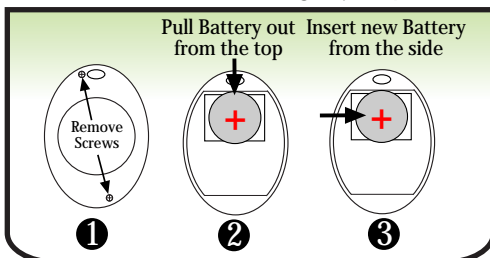

Model: QS-IMS-SB321

LED INDICATOR

Button Linking:

To unlink a button: Repeat steps 2&3.

BATTERY REPLACEMENT

Scene Saving: