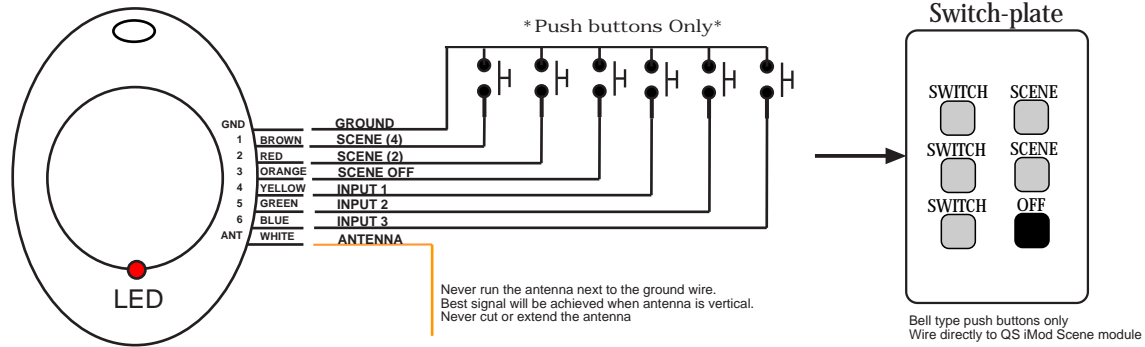

iMod Scene321 Module Installation

Model: QS-IMS-SB321

LED INDICATOR

Button Linking:

To unlink a button: Repeat steps 2&3.

BATTERY REPLACEMENT

Scene Saving:

iMod Scene321 Module Installation

Model: QS-IMS-SB321

LED INDICATOR

Button Linking:

To unlink a button: Repeat steps 2&3.

BATTERY REPLACEMENT

Scene Saving: