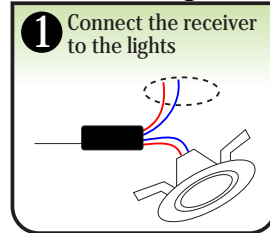

iMod Scene321 Module Installation

Model: QS-IMS-SB321

LED INDICATOR

Button Linking:

To unlink a button: Repeat steps 2&3.

BATTERY REPLACEMENT

Scene Saving:

iMod Scene321 Module Installation

Model: QS-IMS-SB321

LED INDICATOR

Button Linking:

To unlink a button: Repeat steps 2&3.

BATTERY REPLACEMENT

Scene Saving: