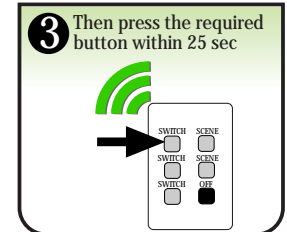

iMod Scene321 Module Installation

Model: QS-IMS-SB321

LED INDICATOR

Button Linking:

To unlink a button: Repeat steps 2&3.

BATTERY REPLACEMENT

Scene Saving:

iMod Scene321 Module Installation

Model: QS-IMS-SB321

LED INDICATOR

Button Linking:

To unlink a button: Repeat steps 2&3.

BATTERY REPLACEMENT

Scene Saving: