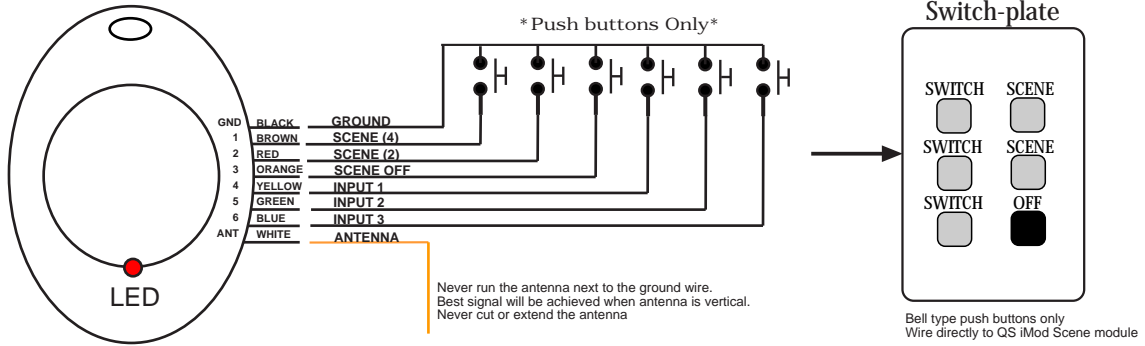

iMod Scene321 Module Installation

Model: QS-IMS-SB321

LED INDICATOR

Button Linking:

To unlink a button: Repeat steps 2&3.

BATTERY REPLACEMENT

Scene Saving:

iMod Scene321 Module Installation

Model: QS-IMS-SB321

LED INDICATOR

Button Linking:

To unlink a button: Repeat steps 2&3.

BATTERY REPLACEMENT

Scene Saving: