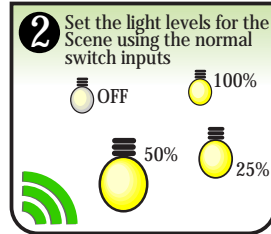

iMod Scene321 Module Installation

Model: QS-IMS-SB321

LED INDICATOR

Button Linking:

To unlink a button: Repeat steps 2&3.

BATTERY REPLACEMENT

Scene Saving:

iMod Scene321 Module Installation

Model: QS-IMS-SB321

LED INDICATOR

Button Linking:

To unlink a button: Repeat steps 2&3.

BATTERY REPLACEMENT

Scene Saving: