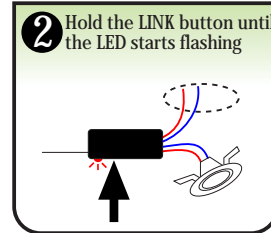

iMod Scene321 Module Installation

Model: QS-IMS-SB321

LED INDICATOR

Button Linking:

To unlink a button: Repeat steps 2&3.

BATTERY REPLACEMENT

Scene Saving:

iMod Scene321 Module Installation

Model: QS-IMS-SB321

LED INDICATOR

Button Linking:

To unlink a button: Repeat steps 2&3.

BATTERY REPLACEMENT

Scene Saving: