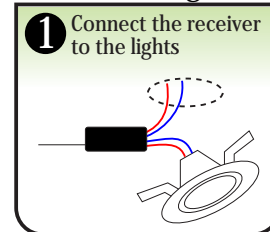

iMod Scene321 Module Installation

Model: QS-IMS-SB321

LED INDICATOR

Button Linking:

To unlink a button: Repeat steps 2&3.

BATTERY REPLACEMENT

Scene Saving:

iMod Scene321 Module Installation

Model: QS-IMS-SB321

LED INDICATOR

Button Linking:

To unlink a button: Repeat steps 2&3.

BATTERY REPLACEMENT

Scene Saving: