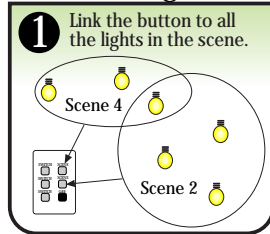

iMod Scene321 Module Installation

Model: QS-IMS-SB321

LED INDICATOR

Button Linking:

To unlink a button: Repeat steps 2&3.

BATTERY REPLACEMENT

Scene Saving:

iMod Scene321 Module Installation

Model: QS-IMS-SB321

LED INDICATOR

Button Linking:

To unlink a button: Repeat steps 2&3.

BATTERY REPLACEMENT

Scene Saving: