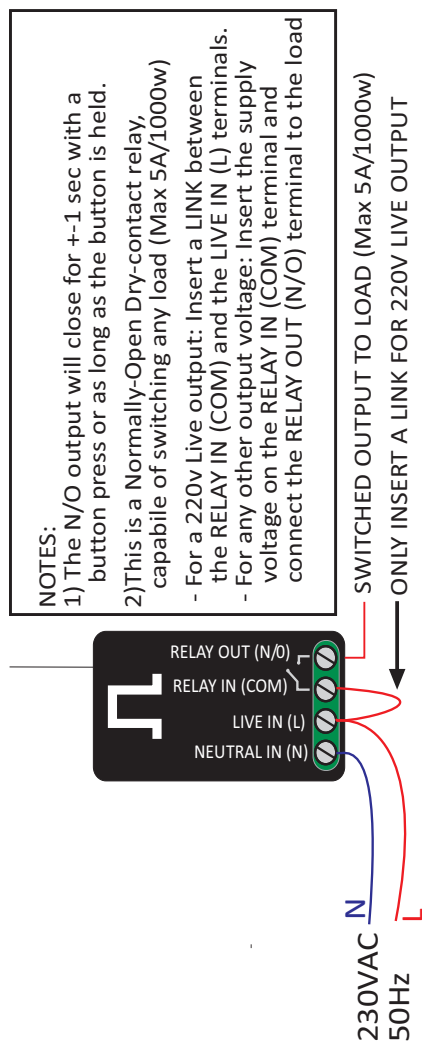

RELAY RECEIVER

PULSE VERSION

MODEL: QS-R-S5P

www.qwikswitch.co.za

RELAY RECEIVER

PULSE VERSION

MODEL: QS-R-S5P

www.qwikswitch.co.za