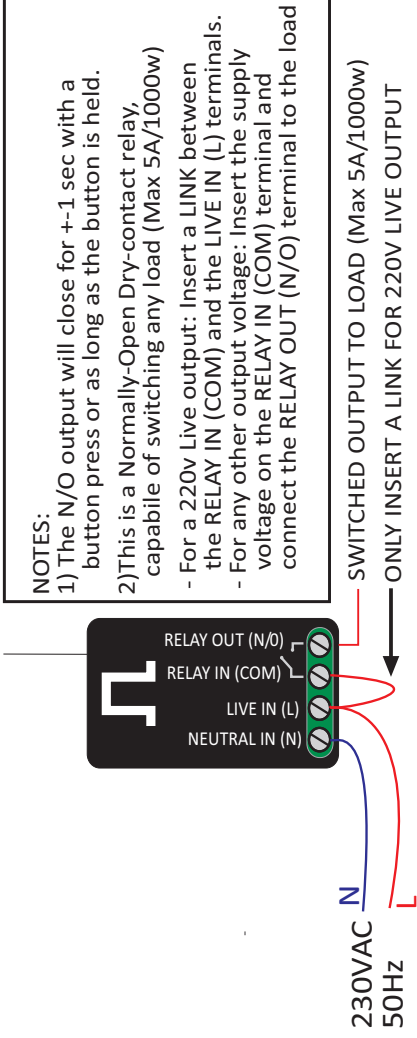

RELAY RECEIVER

PULSE VERSION

MODEL: QS-R-S5P

www.qwikswitch.co.za

RELAY RECEIVER

PULSE VERSION

MODEL: QS-R-S5P

www.qwikswitch.co.za