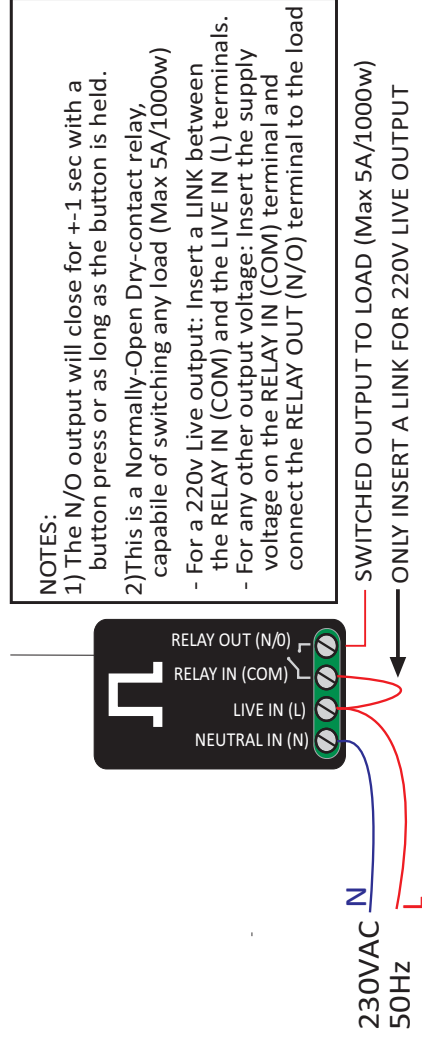

RELAY RECEIVER

PULSE VERSION

MODEL: QS-R-S5P

www.qwikswitch.co.za

RELAY RECEIVER

PULSE VERSION

MODEL: QS-R-S5P

www.qwikswitch.co.za