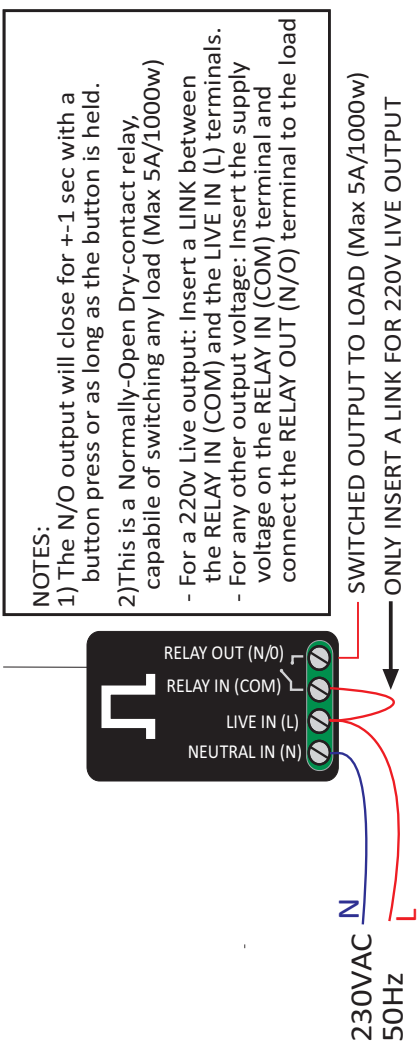

RELAY RECEIVER

PULSE VERSION

MODEL: QS-R-S5P

www.qwikswitch.co.za

RELAY RECEIVER

PULSE VERSION

MODEL: QS-R-S5P

www.qwikswitch.co.za