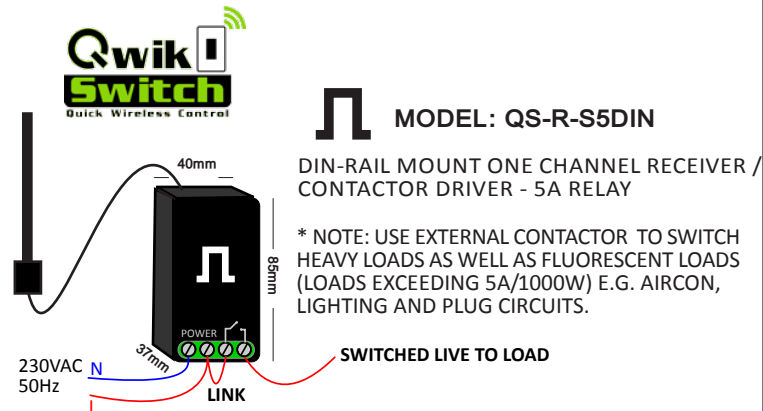

INSTALLATION NOTES DIN MOUNT RELAY RECEIVER

www.qwikswitch.co.za

INSTALLATION NOTES DIN MOUNT RELAY RECEIVER

www.qwikswitch.co.za

INSTALLATION NOTES DIN MOUNT RELAY RECEIVER

www.qwikswitch.co.za

INSTALLATION NOTES DIN MOUNT RELAY RECEIVER