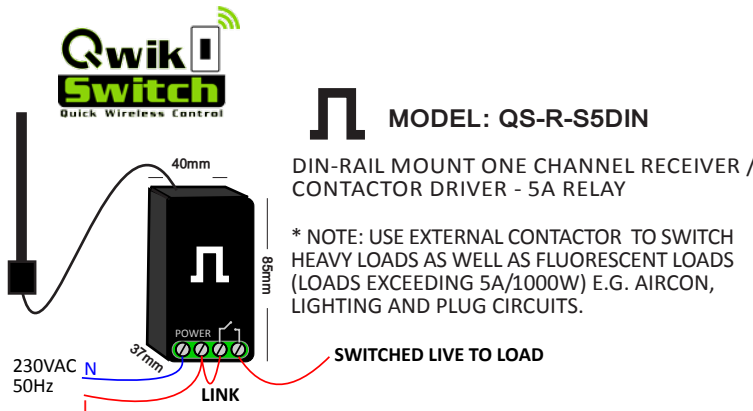

INSTALLATION NOTES DIN MOUNT RELAY RECEIVER

www.qwikswitch.co.za

INSTALLATION NOTES DIN MOUNT RELAY RECEIVER

www.qwikswitch.co.za

INSTALLATION NOTES DIN MOUNT RELAY RECEIVER

www.qwikswitch.co.za

INSTALLATION NOTES DIN MOUNT RELAY RECEIVER