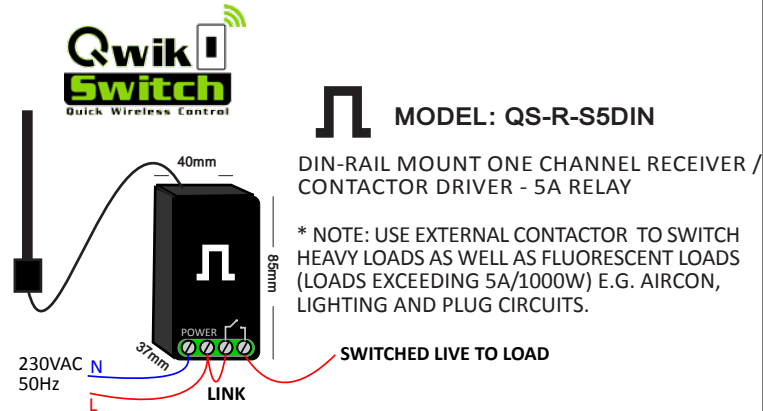

INSTALLATION NOTES DIN MOUNT RELAY RECEIVER

www.qwikswitch.co.za

INSTALLATION NOTES DIN MOUNT RELAY RECEIVER

www.qwikswitch.co.za

INSTALLATION NOTES DIN MOUNT RELAY RECEIVER

www.qwikswitch.co.za

INSTALLATION NOTES DIN MOUNT RELAY RECEIVER