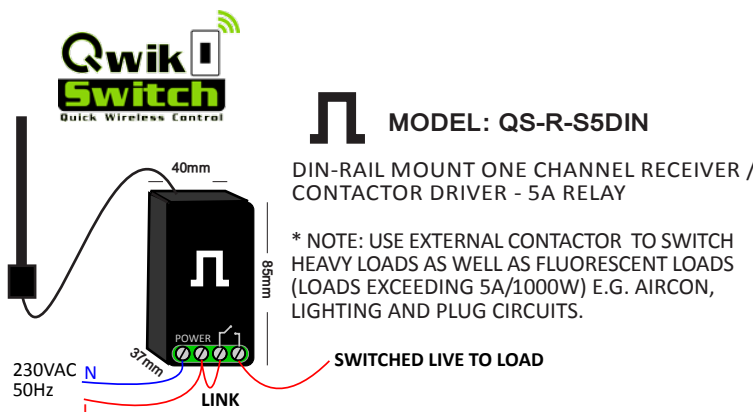

INSTALLATION NOTES DIN MOUNT RELAY RECEIVER

www.qwikswitch.co.za