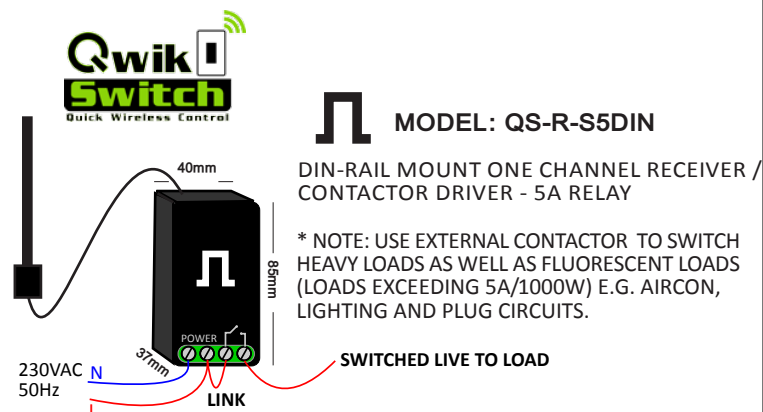

INSTALLATION NOTES DIN MOUNT RELAY RECEIVER

www.qwikswitch.co.za