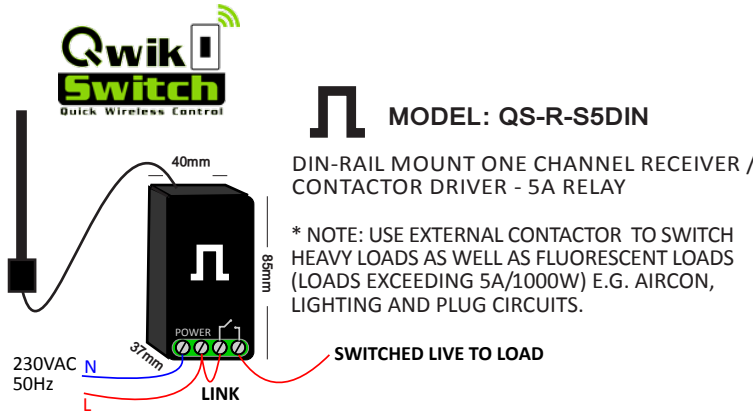

INSTALLATION NOTES DIN MOUNT RELAY RECEIVER

www.qwikswitch.co.za

INSTALLATION NOTES DIN MOUNT RELAY RECEIVER

www.qwikswitch.co.za

INSTALLATION NOTES DIN MOUNT RELAY RECEIVER

www.qwikswitch.co.za

INSTALLATION NOTES DIN MOUNT RELAY RECEIVER