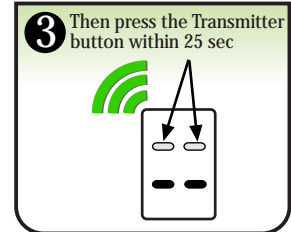

Scene Pad 4 Button (2 Normal, 2 Scene)

Button Linking:

To unlink a button: Repeat steps 2&3.

Scene Saving:

www.qwikswitch.co.za

Scene Pad 4 Button (2 Normal, 2 Scene)

Button Linking:

To unlink a button: Repeat steps 2&3.