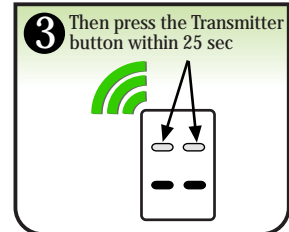

Scene Pad 4 Button (2 Normal, 2 Scene)

Button Linking:

To unlink a button: Repeat steps 2&3.

Scene Saving:

www.qwikswitch.co.za

Scene Pad 4 Button (2 Normal, 2 Scene)

Button Linking:

To unlink a button: Repeat steps 2&3.