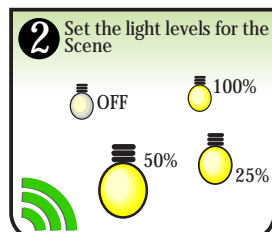

Scene Pad 4 Button (2 Normal, 2 Scene)

Button Linking:

To unlink a button: Repeat steps 2&3.

Scene Saving:

www.qwikswitch.co.za

Scene Pad 4 Button (2 Normal, 2 Scene)

Button Linking:

To unlink a button: Repeat steps 2&3.

Scene Saving:

www.qwikswitch.co.za

Scene Pad 4 Button (2 Normal, 2 Scene)

Button Linking:

To unlink a button: Repeat steps 2&3.

Scene Saving:

www.qwikswitch.co.za