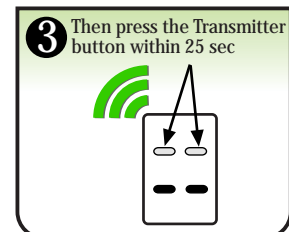

Scene Saving:

www.qwikswitch.co.za

Scene Pad 4 Button (2 Normal, 2 Scene)

Button Linking:

To unlink a button: Repeat steps 2&3.

Scene Saving:

www.qwikswitch.co.za