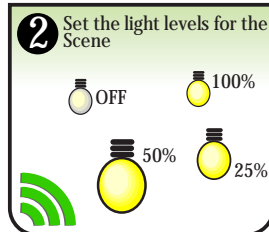

Scene Pad 4 Button (2 Normal, 2 Scene)

Button Linking:

To unlink a button: Repeat steps 2&3.

Scene Saving:

www.qwikswitch.co.za

Scene Pad 4 Button (2 Normal, 2 Scene)

Button Linking:

To unlink a button: Repeat steps 2&3.

Scene Saving:

www.qwikswitch.co.za

Scene Pad 4 Button (2 Normal, 2 Scene)

Button Linking:

To unlink a button: Repeat steps 2&3.

Scene Saving:

www.qwikswitch.co.za