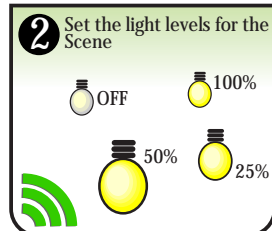

Scene Pad 4 Button (2 Normal, 2 Scene)

Button Linking:

To unlink a button: Repeat steps 2&3.

Scene Saving:

www.qwikswitch.co.za

Scene Pad 4 Button (2 Normal, 2 Scene)

Button Linking:

To unlink a button: Repeat steps 2&3.

Scene Saving:

www.qwikswitch.co.za

Scene Pad 4 Button (2 Normal, 2 Scene)

Button Linking:

To unlink a button: Repeat steps 2&3.

Scene Saving:

www.qwikswitch.co.za